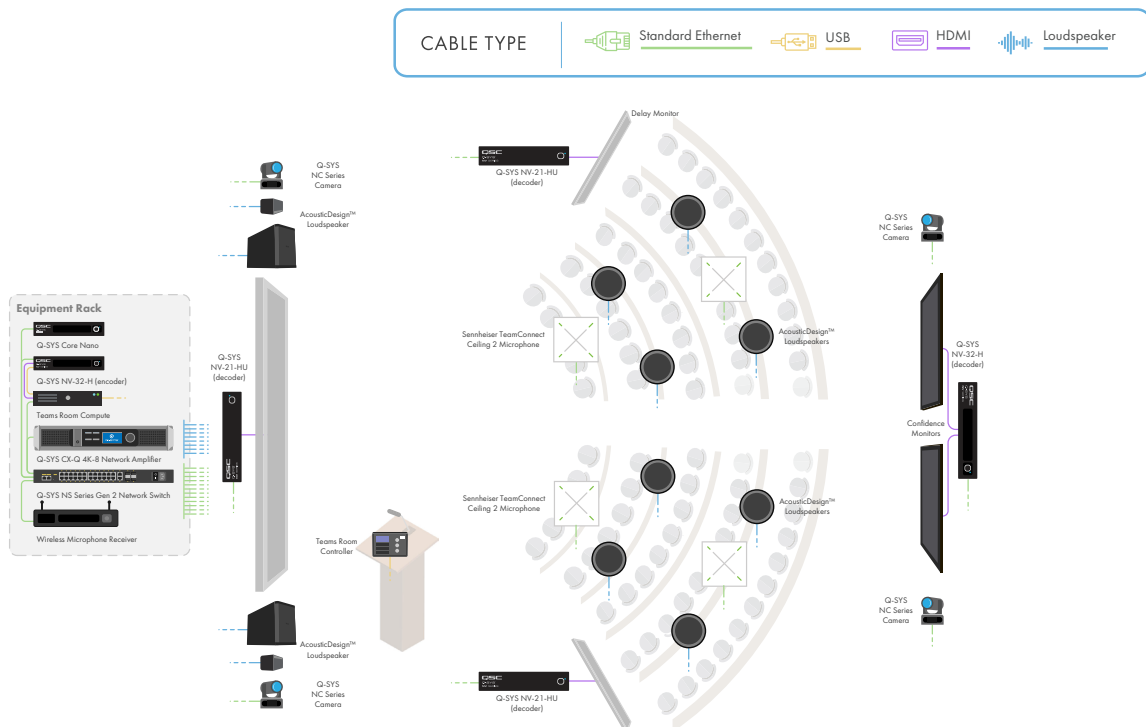

Solutions Overview Guide

Meeting Room Solution: All Hands Space

Bring the Microsoft Teams Rooms experience to your high-impact all hands spaces with Q-SYS. Our extensive portfolio of Teams Certified devices enables designing to the needs of the room, including loudspeaker options for in-ceiling, open ceiling, and directional audio requirements. In addition to audio processing, the Q-SYS Core Processor supports multi camera switching, automation, and room control.

- The Q-SYS Core Nano Processor is the hub of the system. It connects to the Teams Room Compute with a single driverless USB connection for audio and video.
- The Certified Teams Room sample design provides certified audio settings for Microsoft Teams Rooms, including advanced configurable acoustic echo cancellation (AEC) and noise reduction delivering echo free audio even in the most challenging rooms.
- Q-SYS NC-12x80 and NC-20x60, network PTZ cameras, use the power of the network allowing you to use as many Q-SYS network conference cameras in the space providing multiple points of view to frame the right shot.
- AcousticDesign™ Series AD-C6T ceiling loudspeakers are ideal for overhead loudspeaker placement for in-ceiling and open ceiling applications respectively.
- AcousticDesign™ Series AD-S162T surface column-mount loudspeakers offer directional audio for a more natural videoconferencing experience when mounted beside a display.
- Q-SYS NV Series video endpoint allows multi-stream video encoding or decoding for network-based HDMI video distribution.
- Sennheiser TeamConnect Ceiling 2 auto dynamic beamforming technology enables flexible room configurations and captures speech from anywhere in the room.